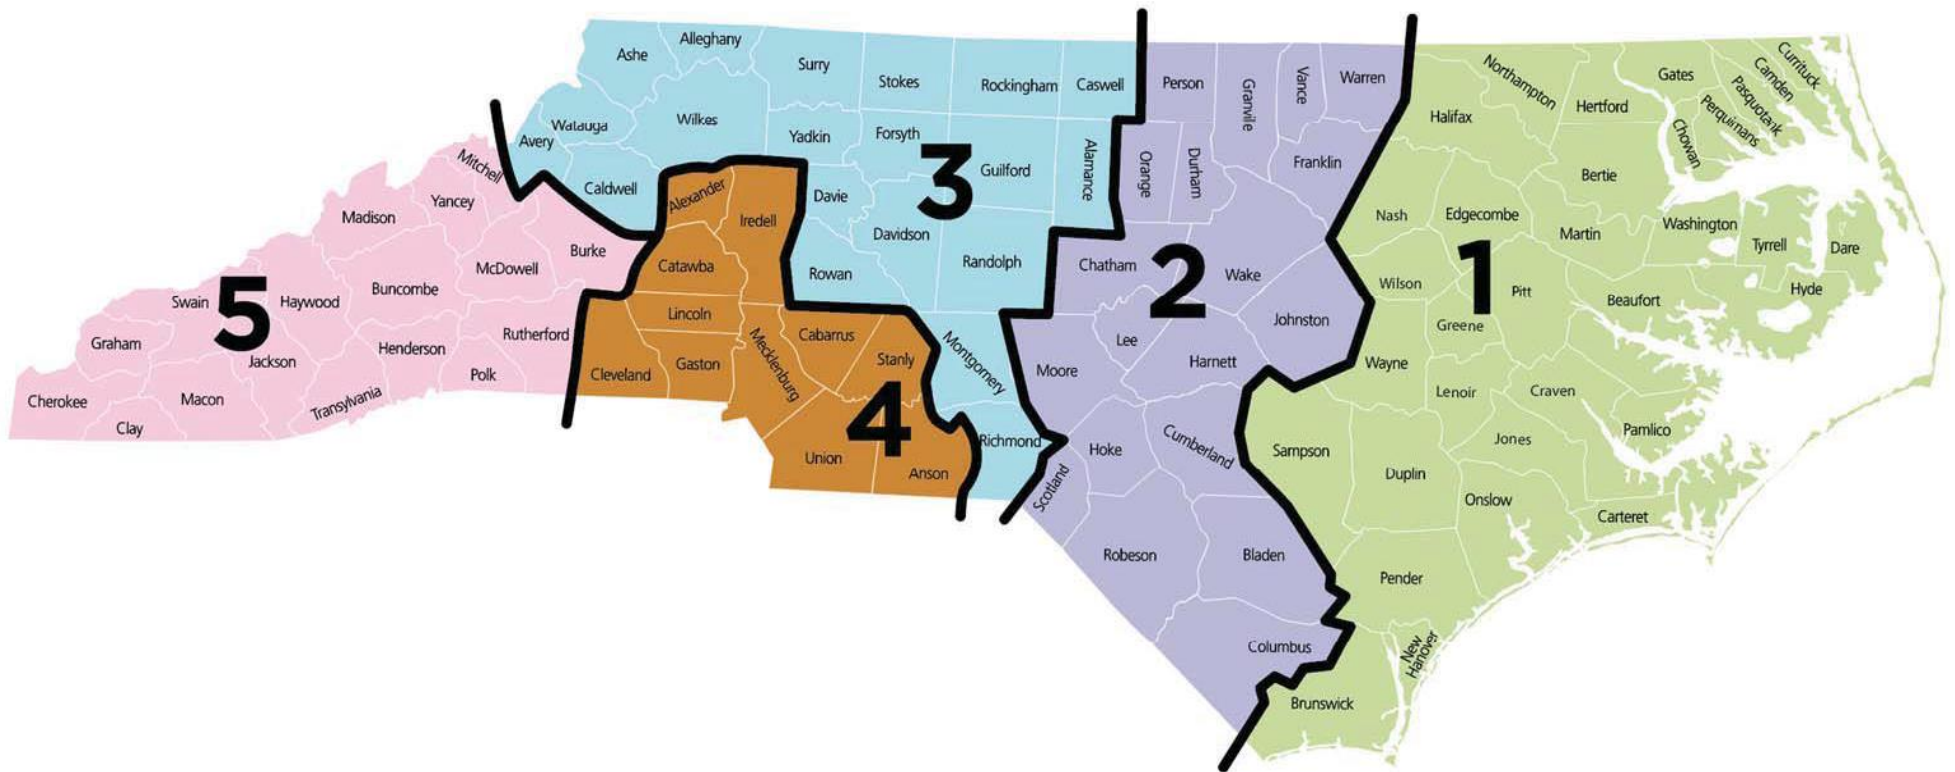

NORTH CAROLINA DEPARTMENT OF TRANSPORTATION

Right of Way Area Appraisal Offices

DIRECTORY: CLICK ON LINKS BELOW

[Area 1 Appraisal Office](#)
(Divisions 1, 2, 3, 4)

[Area 2 Appraisal Office](#)
(Divisions 5, 6, 8)